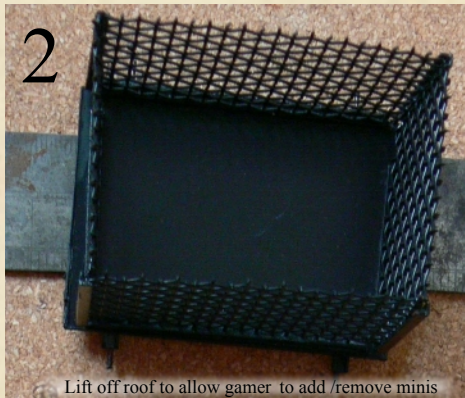

Witchfinder General: Days of Revelation

Prison Wagon

Made by Black Sheep

Scratch built prison wagon inspired by the Solomon Kane movie.

1. Main Ingredients.
2. Main part of wagon is a box shape made from square mesh, plasticard and balsa wood .
3. Undercarriage. Plastic rod & cut down pike