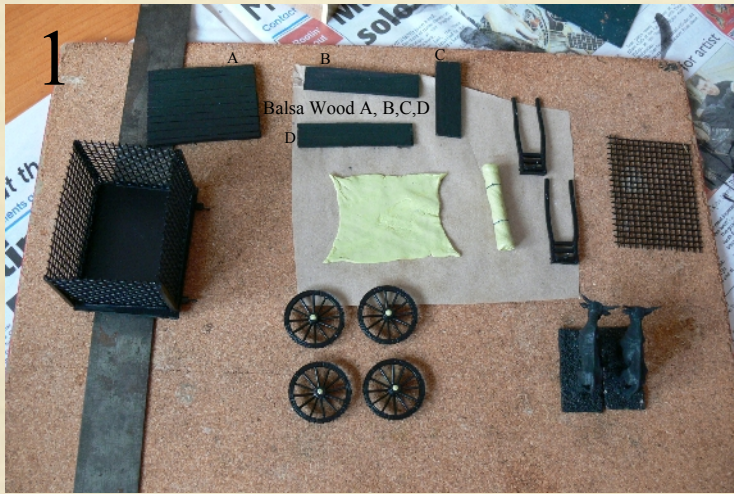

Witchfinder General: Days of Revelation

Prison Wagon

Made by Black Sheep

Scratch built prison wagon inspired by the Solomon Kane movie.

1. Main Ingredients.
2. Main part of wagon is a box shape made from square mesh, plasticard and balsa wood .
3. Undercarriage. Plastic rod & cut down pike